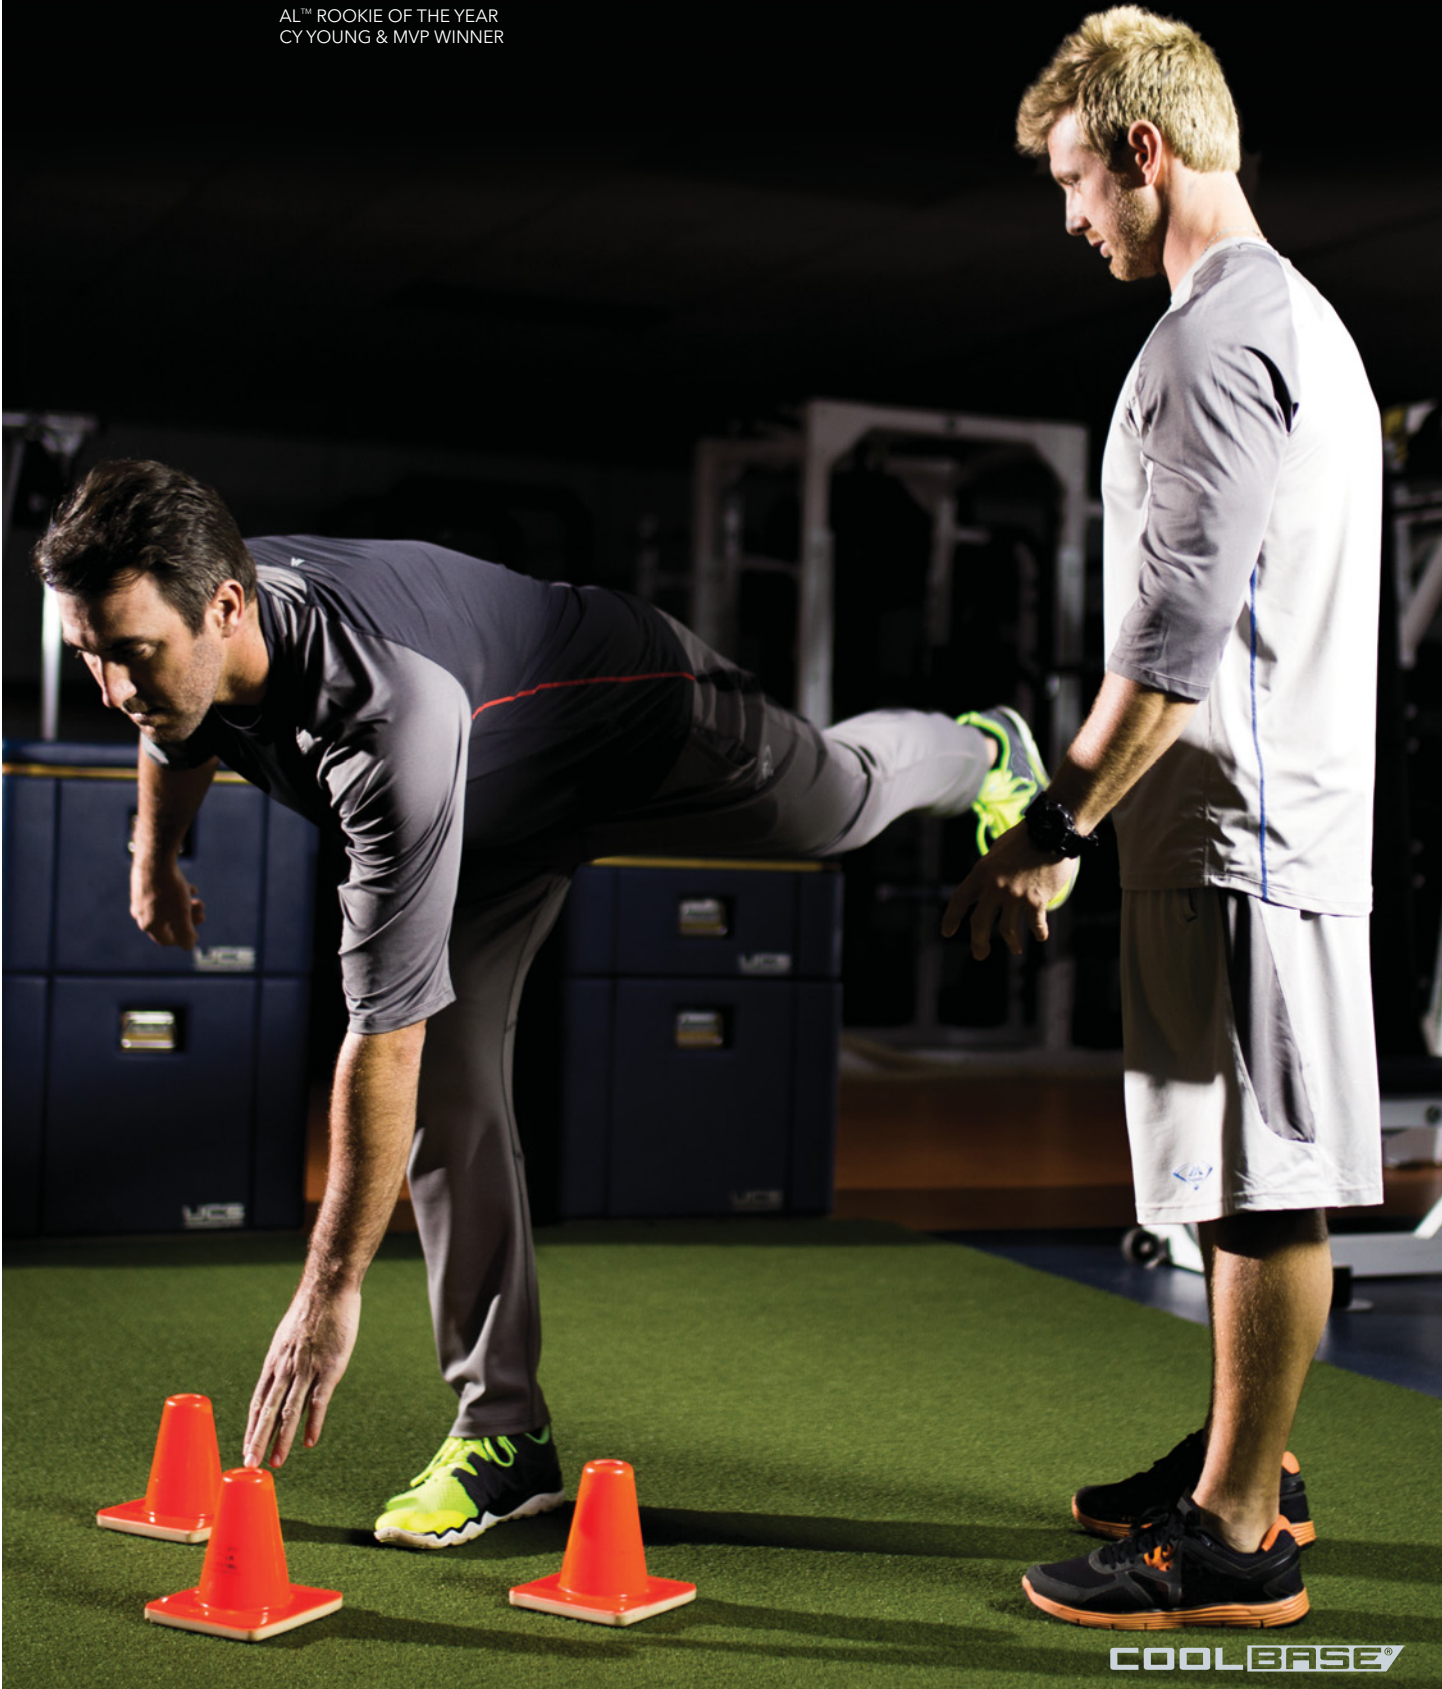

JUSTIN VERLANDER

AL™ ROOKIE OF THE YEAR
CY YOUNG & MVP WINNER

**BUILT
FOR THE
BIGS**

COOLBASE®

MAJESTIC PLAYER SERIES • BUILT FOR THE BIGS

Country of Origin: Imported