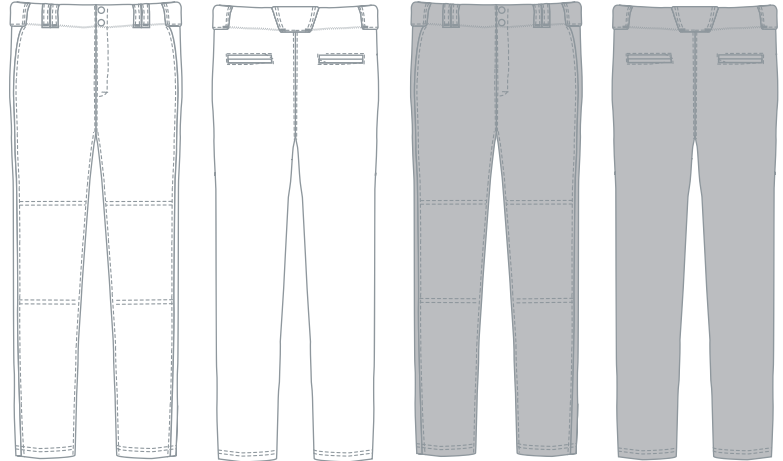

SIZES

51) I401-XXX (Adult): S-2XL
 52) I41Y-XXX (Youth): S-XL

MSRP

\$50 (Adult) / \$45 (Youth)

**SEE INSEAM CHART
 AVAILABLE 9/15
 ON THE SHELF**

Pro White
M099 / MAJ

Pro Blue Gray
M017 / MAJ

COOL BASE® PREMIER PANEL PANT