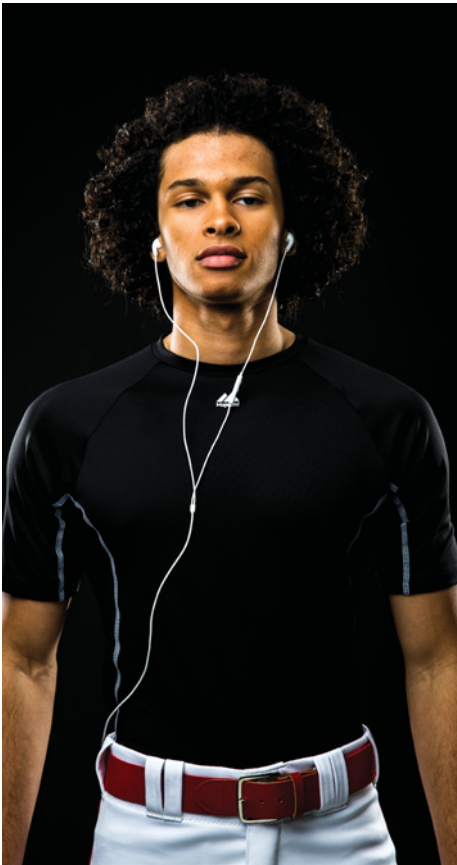

SIZES

70) I386-XXX (Adult): S-3XL

71) IY86-XXX (Youth): S-XL

MSRP

\$32 (Adult) / \$27 (Youth)

FITTED

ON THE SHELF

PREMIER VIPER FITTED BASE LAYER