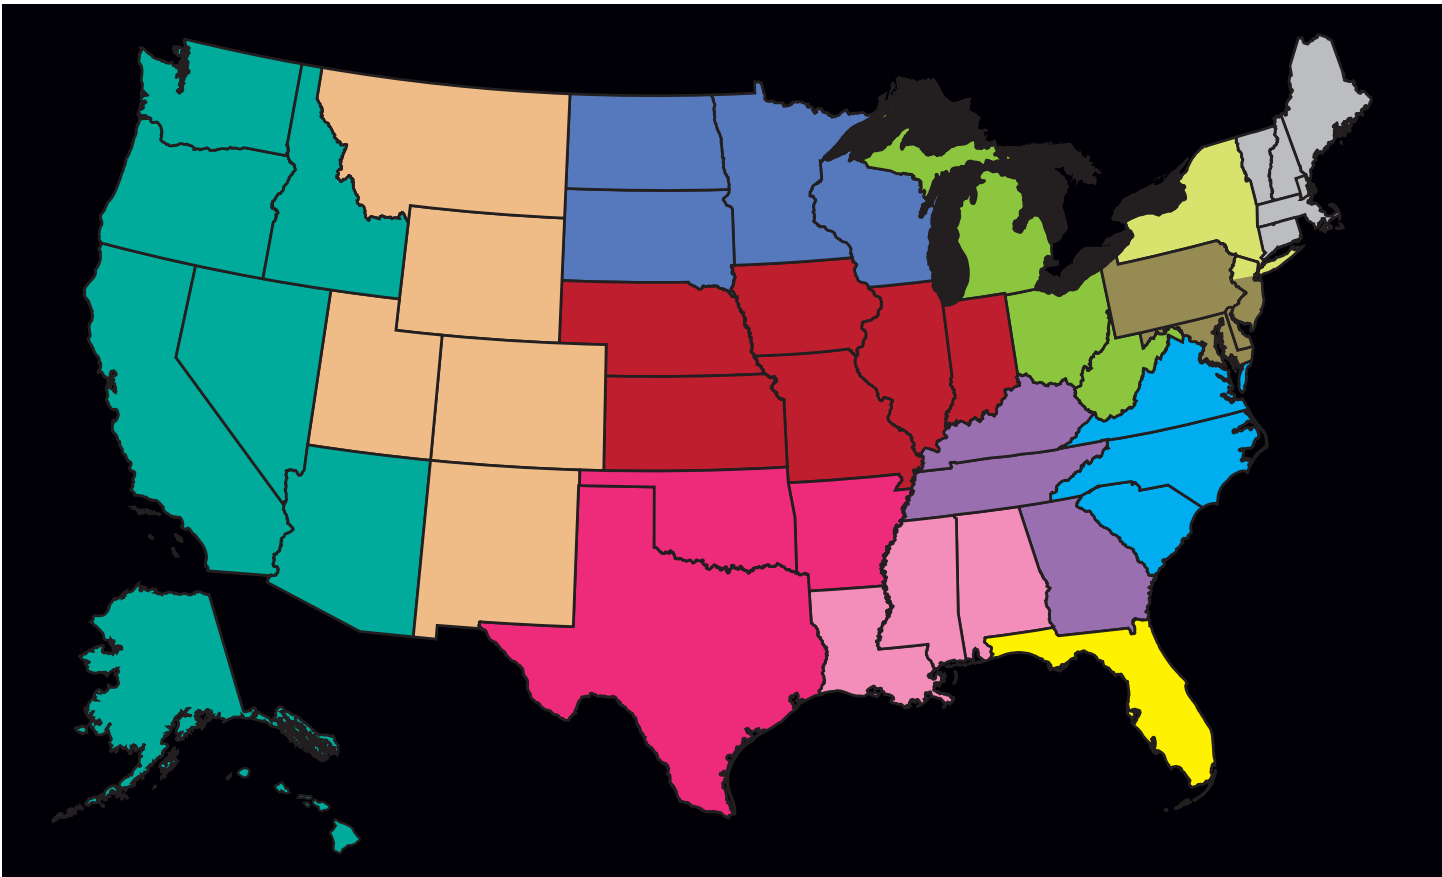

Steve Boyer

Phone: 949-769-6549
Cell: 949-636-0729
steveboyer@13westllc.com
Territory: Southern, Central
Coastal CA & Hawaii

Bob Mayer

Phone: 650-692-5167
Cell: 650-544-4164
rmayerca@earthlink.net
Territory: Central & Northern CA
& NV

Steve Weckerle

Cell: 949-275-0727
weckerles@gmail.com
Territory: San Diego, San
Bernardino & Riverside Co. in
CA, Southern NV, AZ

Dalton Susselman

Phone: 310-486-0419
Cell: 310-486-0419
dalton365@outlook.com
Territory: Los Angeles, CA

Zack Boyer

Phone: 949-502-8839
Cell: 949-636-2323
zackboyer@13west.com
Territory: Orange County, CA

Jerry Collins

Cell: 828-244-7118
jerry@eastmansales.com
Territory: CO, UT, NM,
WY, MT

Tom Theis

Phone: 952-431-2177
Cell: 612-867-3845
tomtheis@frontiernet.net
Territory: SD, ND, MN, WI

Chris Holland

Cell: 817-797-7277
christopherholland@att.net
Territory: AR, OK & TX

Ryan Manley

Phone: 205-613-4375
ryan_manley@yahoo.com
Territory: AL, MS, & LA

Matt Christensen

Phone: 402-932-7948
Cell: 402-943-8158
matt_christensen@vfc.com
Territory: IN, IL, MO, IA,
NE, KS

Thomas Willingham

Cell: 404-788-3025
thomaswillingham2@gmail.com
Territory: KY, TN, GA

Bubba Withington

Phone: 404-888-0933
Cell: 404-680-4621
hmwithington@
mindspring.com
Territory: GA

Brian Metzdorf

Phone: 770-881-7762
Cell: 770-375-6790
Brian@HMWithington.com
Territory: GA

David Worst

Cell: 616-437-1106
davew@dgtlrsales.com
Territory: MI & OH

Brian Makela

Cell: 513-378-6050
brianm@dgtlrsales.com
Territory: OH & W. VA,
Western PA

Larry Poole

Phone: 864-299-6550
Cell: 864-630-6437
brandpoole@aol.com
Territory: SC, NC, VA, DC

Jim Lewis

Cell: 904-524-0171
jimlewis161c@yahoo.com
Territory: FL

David Gordon

Phone: 540-955-1996
Cell: 540-729-3222
david@dgtlrsales.com
Territory: DC Metro, MD,
DE, PA

Christian Raniszewski

Phone: 540-955-1996
Cell: 610-248-4432
christian@dgtlrsales.com
Territory: NY/ NY Metro, Long
Island, NJ

Bill McGovern

Phone: 508-943-6564
Cell: 508-341-0090
Tinman818@charter.net
Territory: ME, VT, NH, MA,
RI, CT

Trent Riddle

Phone: 253-209-7292
Trent@RiddleSales.com
Territory: WA, OR, ID, AK

CANADA

Gary Andersen

Phone: 888-594-9832
gary_andersen@vfc.com
Territory: GTA, Maritimes

Mike Stanford

Phone: 403-720-2345
Cell: 403-803-3093
mikest@telus.net
Territory: BC, Alberta,
Saskatchewan, Manitoba

Jay Hildebrand

Phone: 905-858-1311
Cell: 416-399-2050
jhildebrand@rogers.com
Territory: Ontario (SW Ontario
& GTA), Quebec